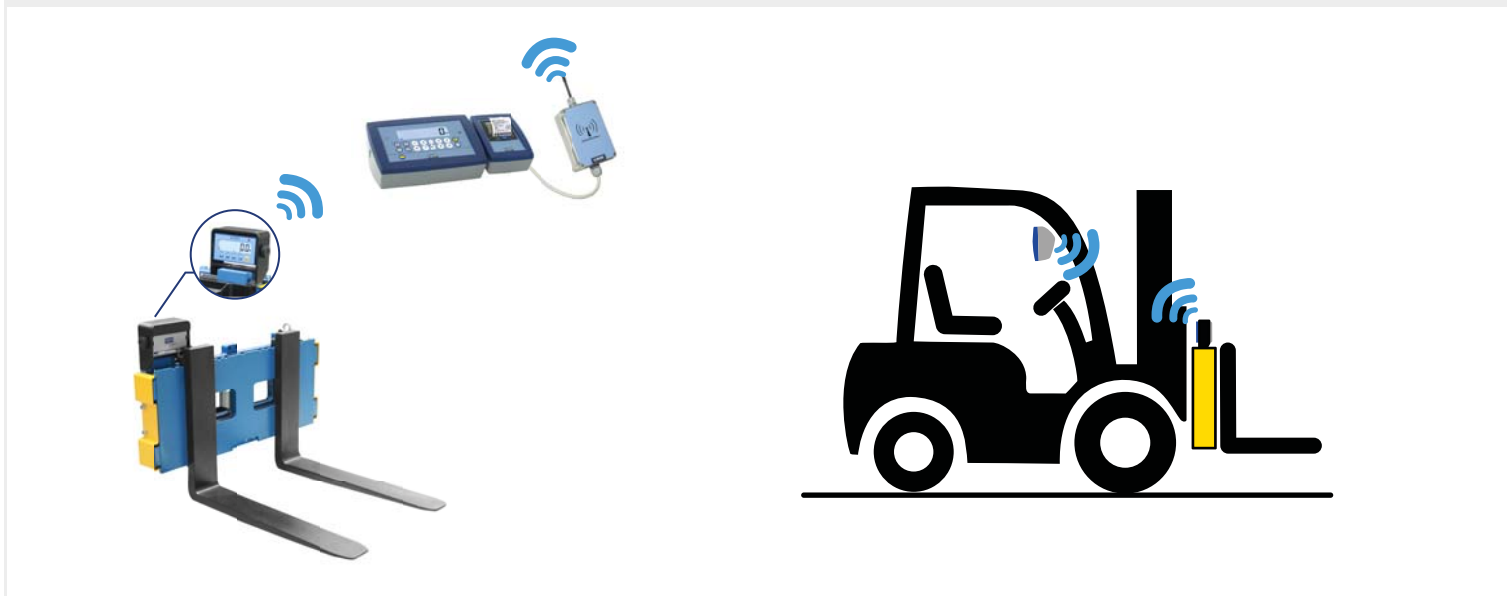

WIRELESS SOLUTIONS

LTW_SOLUTION 1_COMPLETE DATA MANAGEMENT

Indicator: DFWLBLTW
Indicator in cabin: 3590ET
Radio module: OBRF
WIFI: WIFITD
Power supply: AL7212

Wireless Repeater Unit

Remote Big Display DGT100R
Radio Module OBRF

LTW_SOLUTION 2_MAIN INDICATOR IN CABIN AND WIRELESS COMMUNICATION

Indicator: DFWLBLTW
Indicator in cabin: DFWKxxPXP
Radio module: OBRF
Repeater program: MSTSLV

WIRED SOLUTIONS ~

LTW_SOLUTION 3_INTEGRATED WEIGHING ON LTW