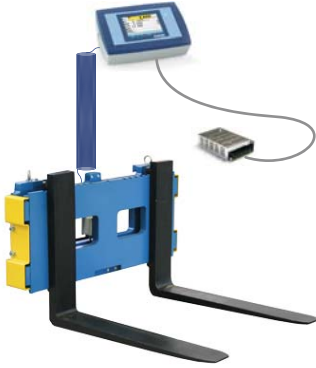

LTW_SOLUTION 2_MAIN INDICATOR IN CABIN AND WIRELESS COMMUNICATION

Indicator: DFWLBLTW
Indicator in cabin: DFWKxxPXP
Radio module: OBRF
Repeater program: MSTSLV

WIRED SOLUTIONS ~

LTW_SOLUTION 3_INTEGRATED WEIGHING ON LTW

Indicator: DFWLBTW

LTW_SOLUTION 4_MULTIFUNCTION WEIGHING

Indicator: DFWLB
Cable: LTWKAB

LTW_SOLUTION 5_MULTIFUNCTION WEIGHING AND PRINTOUT

Indicator: DFWKxxPXP
Cable: LTWKAB

LTW_SOLUTION 6_TOUCH SCREEN ADVANCED WEIGHING AND DATA MANAGEMENT