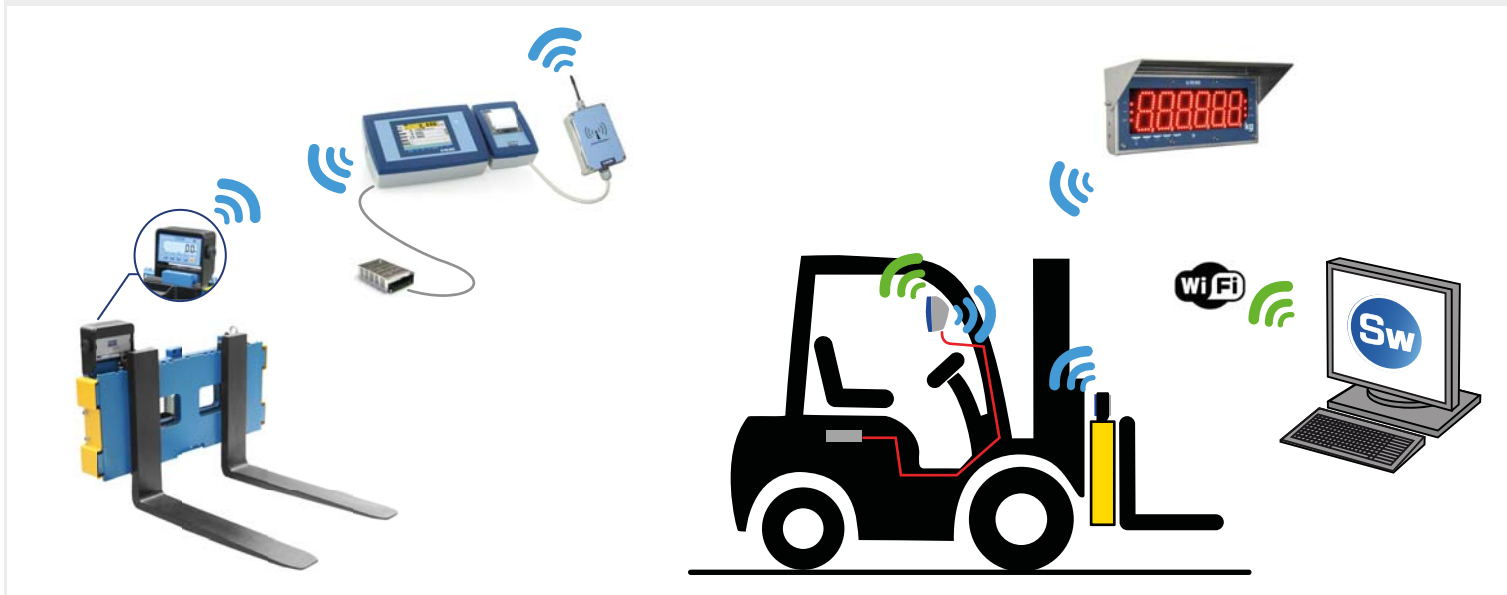

WIRELESS SOLUTIONS

LTW_SOLUTION 1_COMPLETE DATA MANAGEMENT

Indicator: DFWLBLTW
Indicator in cabin: 3590ET
Radio module: OBRF
WIFI: WIFITD
Power supply: AL7212

Wireless Repeater Unit

Remote Big Display DGT100R
Radio Module OBRF

LTW_SOLUTION 2_MAIN INDICATOR IN CABIN AND WIRELESS COMMUNICATION

Indicator: DFWLBLTW
Indicator in cabin: DFWKxxPXP
Radio module: OBRF
Repeater program: MSTSLV

WIRED SOLUTIONS ~

LTW_SOLUTION 3_INTEGRATED WEIGHING ON LTW