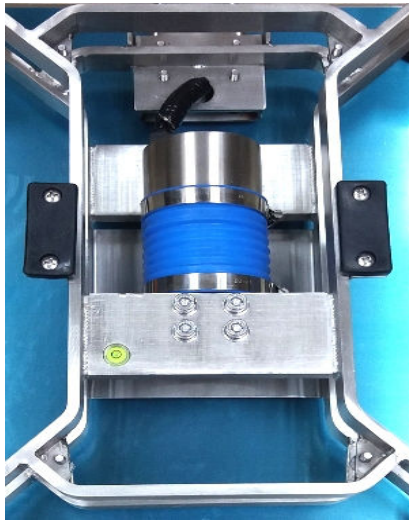

"GWS" Waterproof Platform Scale

- * 不銹鋼磅體
- * 清晰 LCD 顯示屏
- * 充電和交電操作
- * 單位: 公斤, 磅, 港斤
- * IP68 防水儀表
- * 配置 RS232C 電腦/打印機接口
- * 重量感應器加裝防水橡膠套

Specification:

Model	GWS-75K	GWS-150K
Capacity	75 kg / 150 lb	150 kg / 300 lb
Resolution	0.01 kg / 0.02 lb	0.02 kg / 0.05 lb
Platform Size	400 (W) x 500 (D) mm	
Power	110/220VAC (±15%) + DC 6V/4Ah Rechargeable Battery	
Operating Temperature	0°C ~ 40°C (32°F ~ 104°F)	
Waterproof	IP68 (Weighing indicator only)	
Relative Humidity	0 ~ 95%, non condensing	
Display	6 Digits, 50 mm (Height), LED backlight	
Special Function	Animal weighing, Weight accumulation, Hold function	
Communication	Serial interface RS232C data output	